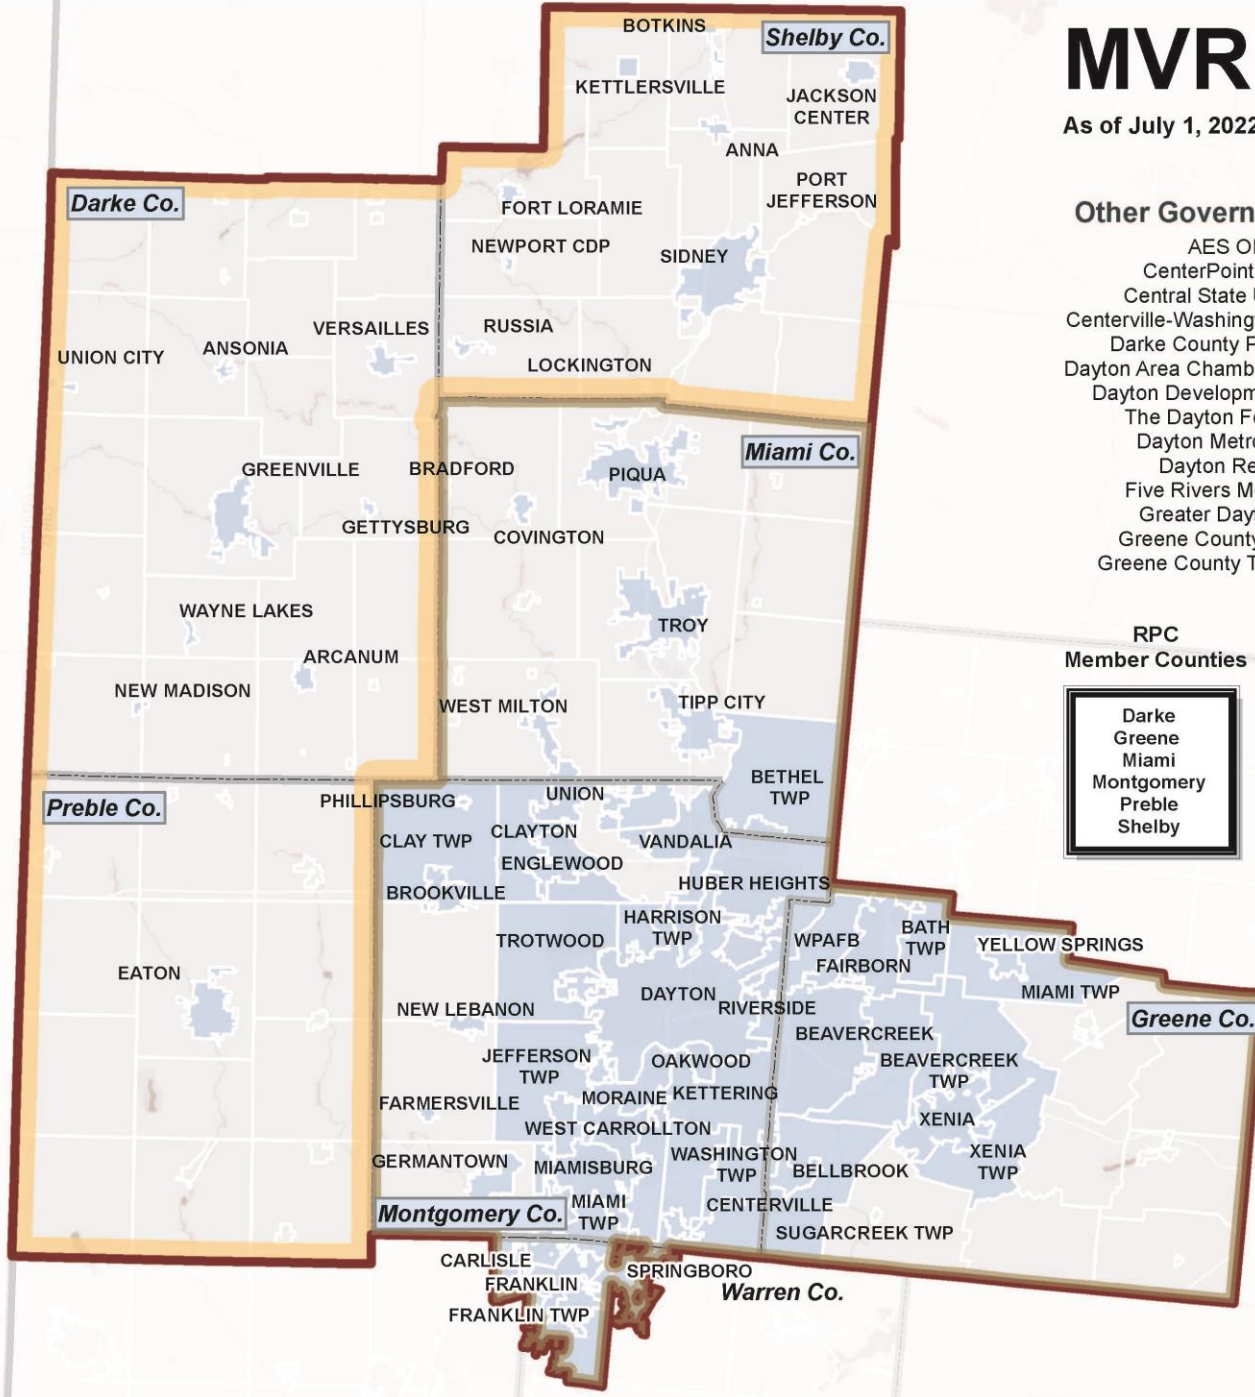

# MVRPC Members

As of July 1, 2022

## Other Governmental / Non-Governmental Members

- |                                      |                                 |
|--------------------------------------|---------------------------------|
| AES Ohio                             | Miami Conservancy District      |
| CenterPoint Energy                   | Miami County Engineer           |
| Central State University             | Miami County Park District      |
| Centerville-Washington Park District | Miami County Transit            |
| Darke County Park District           | Montgomery County Engineer      |
| Dayton Area Chamber of Commerce      | Montgomery County TID           |
| Dayton Development Coalition         | ODOT District 7                 |
| The Dayton Foundation                | ODOT District 8                 |
| Dayton Metro Library                 | Sinclair College                |
| Dayton Realtors                      | Troy Area Chamber of Commerce   |
| Five Rivers MetroParks               | University of Dayton            |
| Greater Dayton RTA                   | Warren County TID               |
| Greene County Engineer               | Wright State University         |
| Greene County Transit Board          | Wright-Patterson Air Force Base |

## RPC Member Counties

- Darke
- Greene
- Miami
- Montgomery
- Preble
- Shelby