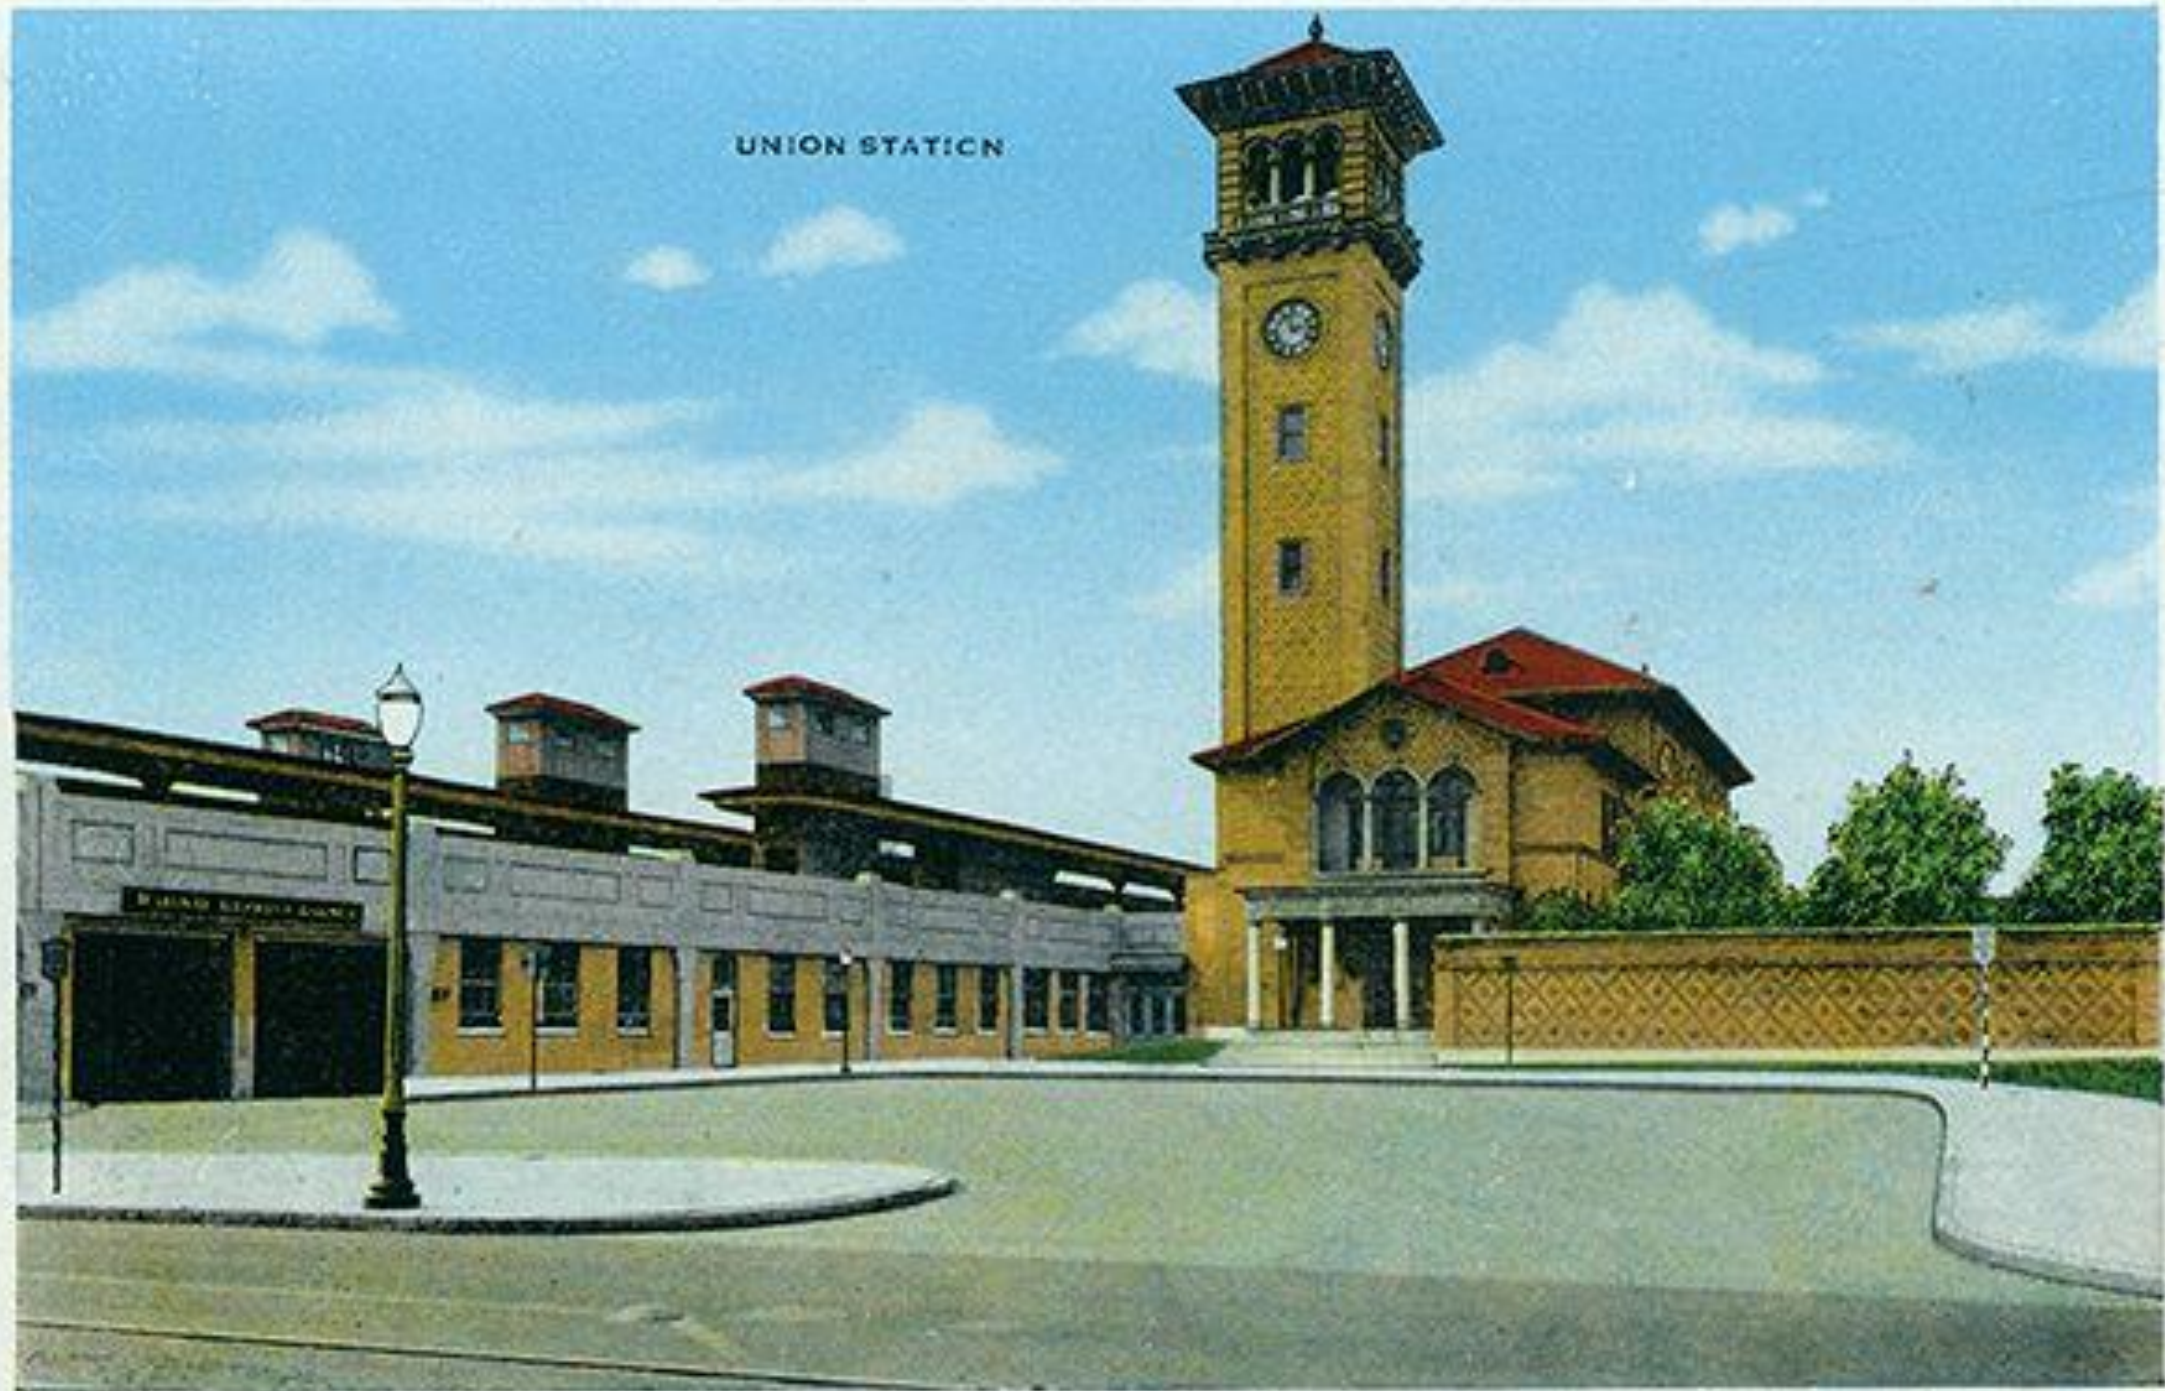

Dayton Union Station Through the Years

1.10.24

U NION RAILWAY STATION
DAYTON - OHIO
ELZNER SANDERSON - ARCHITECTS
CINCINNATI - OHIO

Union Station, Dayton, Ohio.

P-14592

UNION STATION

UNION STATION TRANSFER SERVICE
TAXI CAB AND TOURING CAR SERVICE
HOUSE TO HOUSE SAVING TIME AT THE
DESTINATION

58

DAYTON
UNION
STATION

TAXICABS

4B

PENNSYLVANIA
TRAIN NO. 13
CHIO STATE LIMITED
4:46 P.M.
NEW YORK
PHILADELPHIA
PITTSBURGH
RICHMOND
WASHINGTON

GET TICKETS HERE

3B

NEW YORK CENTRAL
TRAIN NO. 16
CHIO STATE LIMITED
4:46 P.M.
COLUMBUS
SPRINGFIELD
CLEVELAND
BUFFALO
NEW YORK
ROSCHESTER