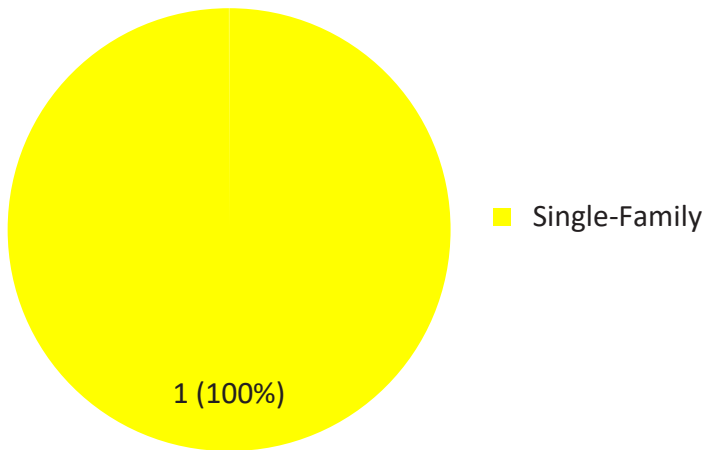

Concord Township Tornado Damage Assessment

Affected Land Uses

Types of Damage

	Destroyed	Major	Minor	Affected
Single Family	0 (0.0%)	0 (0.0%)	0 (0.0%)	1 (100.0%)
Multi Family	0 (0.0%)	0 (0.0%)	0 (0.0%)	0 (0.0%)
Commercial	0 (0.0%)	0 (0.0%)	0 (0.0%)	0 (0.0%)
Industrial	0 (0.0%)	0 (0.0%)	0 (0.0%)	0 (0.0%)
Other	0 (0.0%)	0 (0.0%)	0 (0.0%)	0 (0.0%)
Total	0 (0.0%)	0 (0.0%)	0 (0.0%)	1 (100.0%)