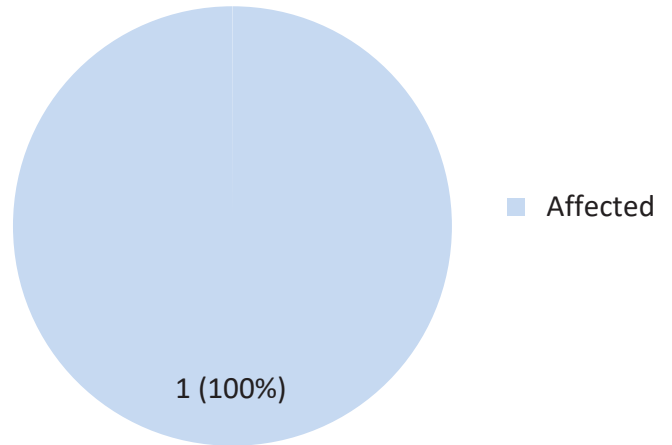

Concord Township Tornado Damage Assessment

Affected Land Uses

Types of Damage

	Destroyed	Major	Minor	Affected
Single Family	0 (0.0%)	0 (0.0%)	0 (0.0%)	1 (100.0%)
Multi Family	0 (0.0%)	0 (0.0%)	0 (0.0%)	0 (0.0%)
Commercial	0 (0.0%)	0 (0.0%)	0 (0.0%)	0 (0.0%)
Industrial	0 (0.0%)	0 (0.0%)	0 (0.0%)	0 (0.0%)
Other	0 (0.0%)	0 (0.0%)	0 (0.0%)	0 (0.0%)
Total	0 (0.0%)	0 (0.0%)	0 (0.0%)	1 (100.0%)