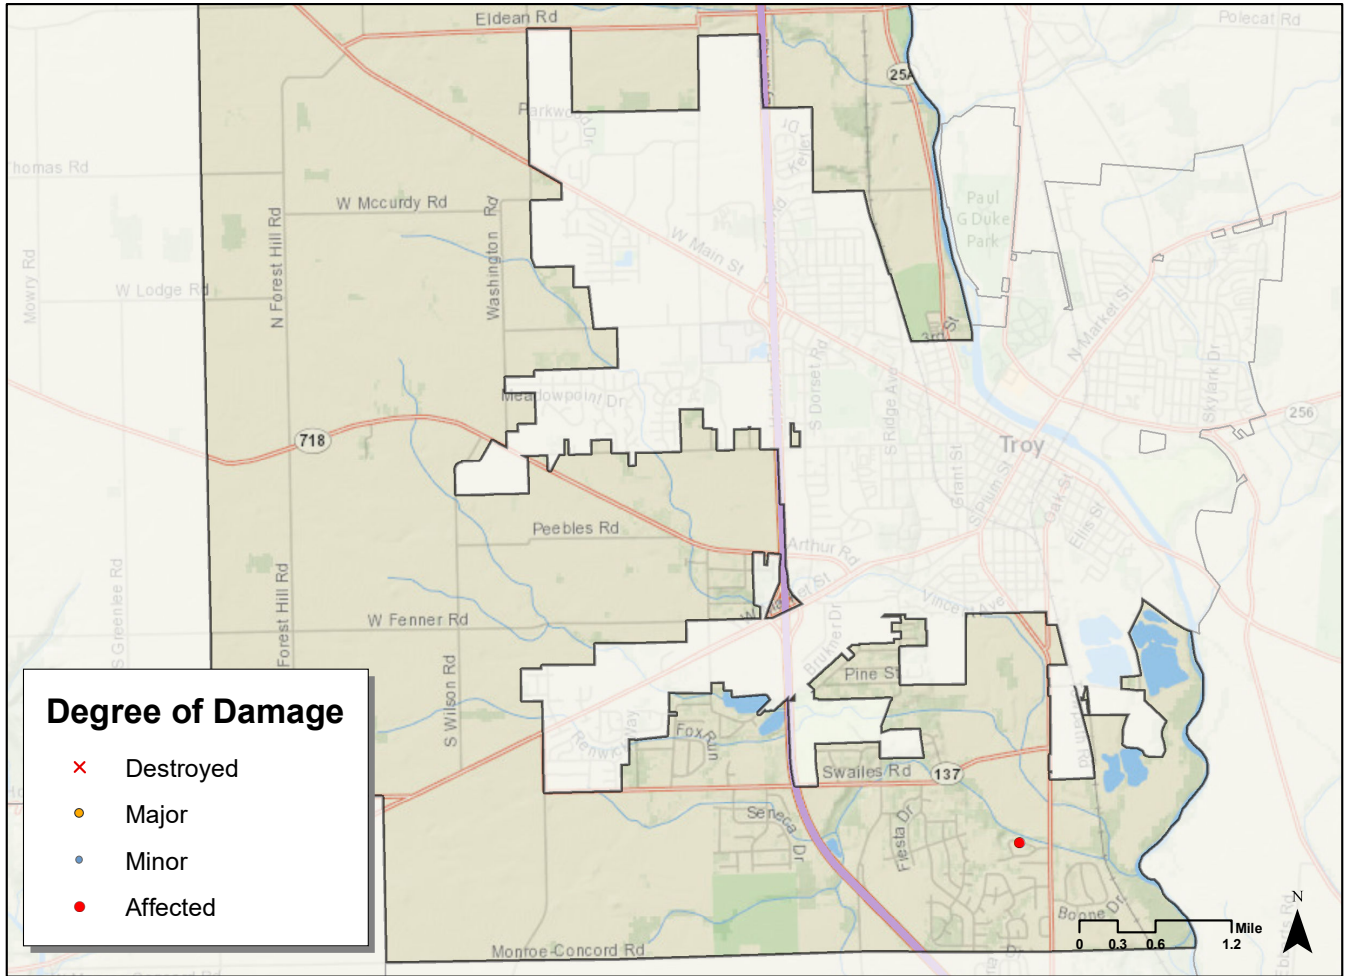

Concord Township Tornado Damage Assessment

Affected Land Uses

Types of Damage

	Destroyed	Major	Minor	Affected
Single Family	0 (0.0%)	0 (0.0%)	0 (0.0%)	1 (100.0%)
Multi Family	0 (0.0%)	0 (0.0%)	0 (0.0%)	0 (0.0%)
Commercial	0 (0.0%)	0 (0.0%)	0 (0.0%)	0 (0.0%)
Industrial	0 (0.0%)	0 (0.0%)	0 (0.0%)	0 (0.0%)
Other	0 (0.0%)	0 (0.0%)	0 (0.0%)	0 (0.0%)
Total	0 (0.0%)	0 (0.0%)	0 (0.0%)	1 (100.0%)

Date Produced: 11/12/2019
 Miami County EMA
 Produced by MVRPC